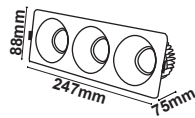

Model : ZERN-Y01KZR-8W*3

Dimension (mm)

Model : ZERN-Y01KZR-8W*4

Dimension (mm)

Model : ZERN-Y01KZR-12W*3

Dimension (mm)

Model : ZERN-Y01KZR-12W*4

Dimension (mm)

Model : ZERN-Y01KZR-15W*3

Dimension (mm)

Model : ZERN-Y01KZR-15W*4

Dimension (mm)

* Easy maintenance

- Modular LED for easy replacement
- Opening and closing possible of LED module part and power supply part
- Customizable beam angle
- Temperature max 50°