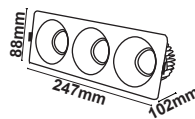

Model : ZERN-Y01KZR-8W*3

Dimension (mm)

Model : ZERN-Y01KZR-8W*4

Dimension (mm)

Model : ZERN-Y01KZR-12W*3

Dimension (mm)

Model : ZERN-Y01KZR-12W*4

Dimension (mm)

Model : ZERN-Y01KZR-15W*3

Dimension (mm)

Model : ZERN-Y01KZR-15W*4

Dimension (mm)

* Easy maintenance

- Modular LED for easy replacement
- Opening and closing possible of LED module part and power supply part
- Customizable beam angle
- Temperature max 50°