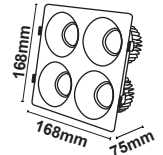

Model : ZERN-Y01KZR-8W*3

Dimension (mm)

Model : ZERN-Y01KZR-8W*4

Dimension (mm)

Model : ZERN-Y01KZR-12W*3

Dimension (mm)

Model : ZERN-Y01KZR-12W*4

Dimension (mm)

Model : ZERN-Y01KZR-15W*3

Dimension (mm)

Model : ZERN-Y01KZR-15W*4

Dimension (mm)

* Easy maintenance

- Modular LED for easy replacement
- Opening and closing possible of LED module part and power supply part
- Customizable beam angle
- Temperature max 50°