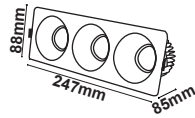

Model : ZERN-Y01KZR-8W*3

Dimension (mm)

Model : ZERN-Y01KZR-8W*4

Dimension (mm)

Model : ZERN-Y01KZR-12W*3

Dimension (mm)

Model : ZERN-Y01KZR-12W*4

Dimension (mm)

Model : ZERN-Y01KZR-15W*3

Dimension (mm)

Model : ZERN-Y01KZR-15W*4

Dimension (mm)

* Easy maintenance

- Modular LED for easy replacement
- Opening and closing possible of LED module part and power supply part
- Customizable beam angle
- Temperature max 50°