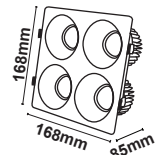

Model : ZERN-Y01KZR-8W*3

Dimension (mm)

Model : ZERN-Y01KZR-8W*4

Dimension (mm)

Model : ZERN-Y01KZR-12W*3

Dimension (mm)

Model : ZERN-Y01KZR-12W*4

Dimension (mm)

Model : ZERN-Y01KZR-15W*3

Dimension (mm)

Model : ZERN-Y01KZR-15W*4

Dimension (mm)

* Easy maintenance

- Modular LED for easy replacement
- Opening and closing possible of LED module part and power supply part
- Customizable beam angle
- Temperature max 50°