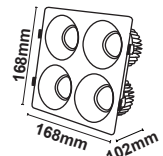

Model : ZERN-Y01KZR-8W*3

Dimension (mm)

Model : ZERN-Y01KZR-8W*4

Dimension (mm)

Model : ZERN-Y01KZR-12W*3

Dimension (mm)

Model : ZERN-Y01KZR-12W*4

Dimension (mm)

Model : ZERN-Y01KZR-15W*3

Dimension (mm)

Model : ZERN-Y01KZR-15W*4

Dimension (mm)

* Easy maintenance

- Modular LED for easy replacement
- Opening and closing possible of LED module part and power supply part
- Customizable beam angle
- Temperature max 50°